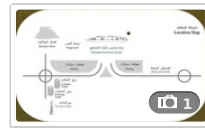

What: Building the Green Economy through Sustainable Design and Construction

When: Monday, 3 December 2012, 16:00

Where: Msheireb Enrichment Centre (MEC), Doha, Qatar - [Directions Below](#)

The event will feature a guided tour of the MEC, an elegant museum exhibit taking guests through Qatar's past, present and future, followed by remarks from the Qatar Green Building Council, U.S. Green Building Council, Msheireb Properties and a presentation of new survey findings on world green building trends by McGraw-Hill Construction.

[Please RSVP for this free event.](#)

Directions to the Msheireb Enrichment Centre (see map in slideshow):

- Coming from the Sheraton roundabout, follow Al Corniche Street until the next roundabout
- Make a U-Turn and follow Al Corniche Street in direction of the Sheraton Hotel
- Turn right at the Sheraton Park (the 2nd side street on the right, 50m before the Sheraton roundabout)
- The Msheireb Enrichment Centre is the floating barge in the bay

Maggie Comstock

Policy Analyst

U.S. Green Building Council

0 comments

[Leave a comment](#)

Leave a comment

Don't have an account? [Create one](#)

You must be signed in to leave a comment.

Email

Password

[SIGN IN](#)