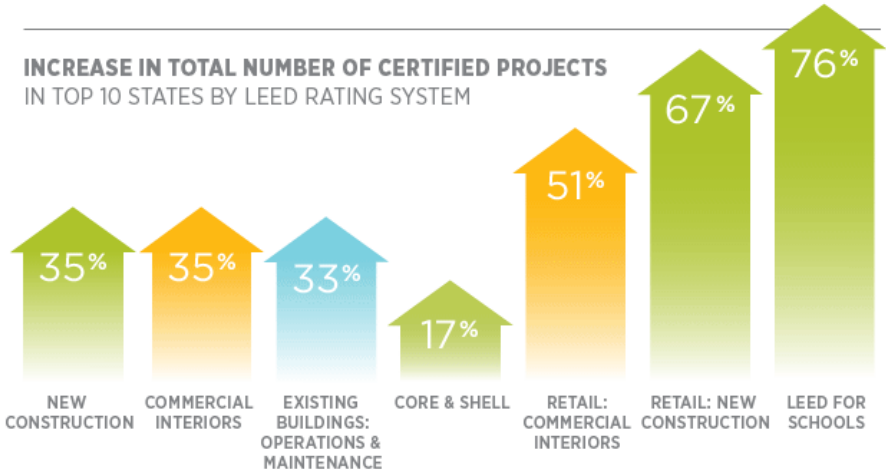

1,908 **TOTAL PROJECTS**
CERTIFIED IN 2012
7,459 **TOTAL PROJECTS**
CERTIFIED

235.5 **MILLION**
TOTAL SQUARE FEET
CERTIFIED IN 2012
1.21 **BILLION TOTAL**
SQ FT CERTIFIED

INCREASE IN TOTAL NUMBER OF CERTIFIED PROJECTS
IN TOP 10 STATES BY LEED RATING LEVEL

CERTIFIED

SILVER

GOLD

PLATINUM

**INCREASE IN TOTAL NUMBER OF CERTIFIED PROJECTS
IN TOP 10 STATES BY LEED RATING SYSTEM**

THE RANKINGS

STATE RANKINGS CALCULATED BY DIVIDING SQUARE FOOTAGE CERTIFIED IN 2012 BY STATE POPULATION.