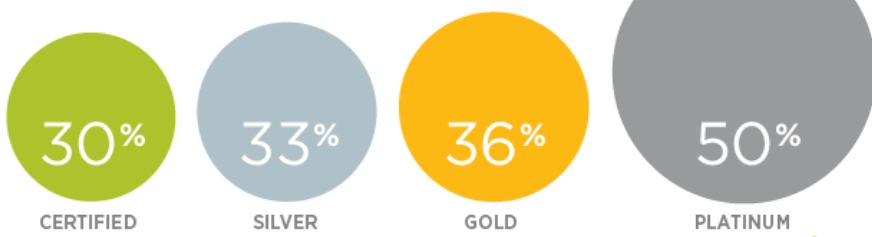

Infographic: Top Ten States for LEED in 2012

Published on **24 Jan 2013**

Written by **Jacob Kriss**

Posted in **LEED**

[t](#) [f](#) [in](#)

TOP 10 STATES FOR LEED IN 2012

WITHIN THE TOP 10 STATES FOR LEED IN 2012, THERE WERE:

1,908	TOTAL PROJECTS CERTIFIED IN 2012
235.5	MILLION TOTAL SQUARE FEET CERTIFIED IN 2012
	7,459 TOTAL PROJECTS CERTIFIED
	1.21 BILLION TOTAL SQ FT CERTIFIED

INCREASE IN TOTAL NUMBER OF CERTIFIED PROJECTS
IN TOP 10 STATES BY LEED RATING LEVEL