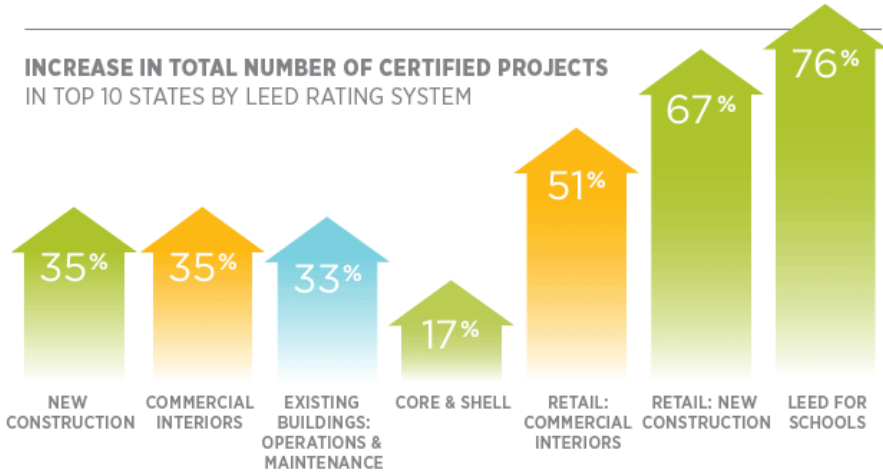

INCREASE IN TOTAL NUMBER OF CERTIFIED PROJECTS IN TOP 10 STATES BY LEED RATING SYSTEM

THE RANKINGS

STATE RANKINGS CALCULATED BY DIVIDING SQUARE FOOTAGE CERTIFIED IN 2012 BY STATE POPULATION.

POPULATION 601,723*

1. DISTRICT OF COLUMBIA

36.97

SQ FT CERTIFIED PER PERSON IN 2012

POPULATION 8,001,024*

2. VIRGINIA

3.71

SQ FT CERTIFIED PER PERSON IN 2012

POPULATION 5,029,196*

3. COLORADO

2.1

SQ FT CERTIFIED PER PERSON IN 2012

POPULATION 6,547,629*

4. MASSACHUSETTS

2.05

SQ FT CERTIFIED PER PERSON IN 2012